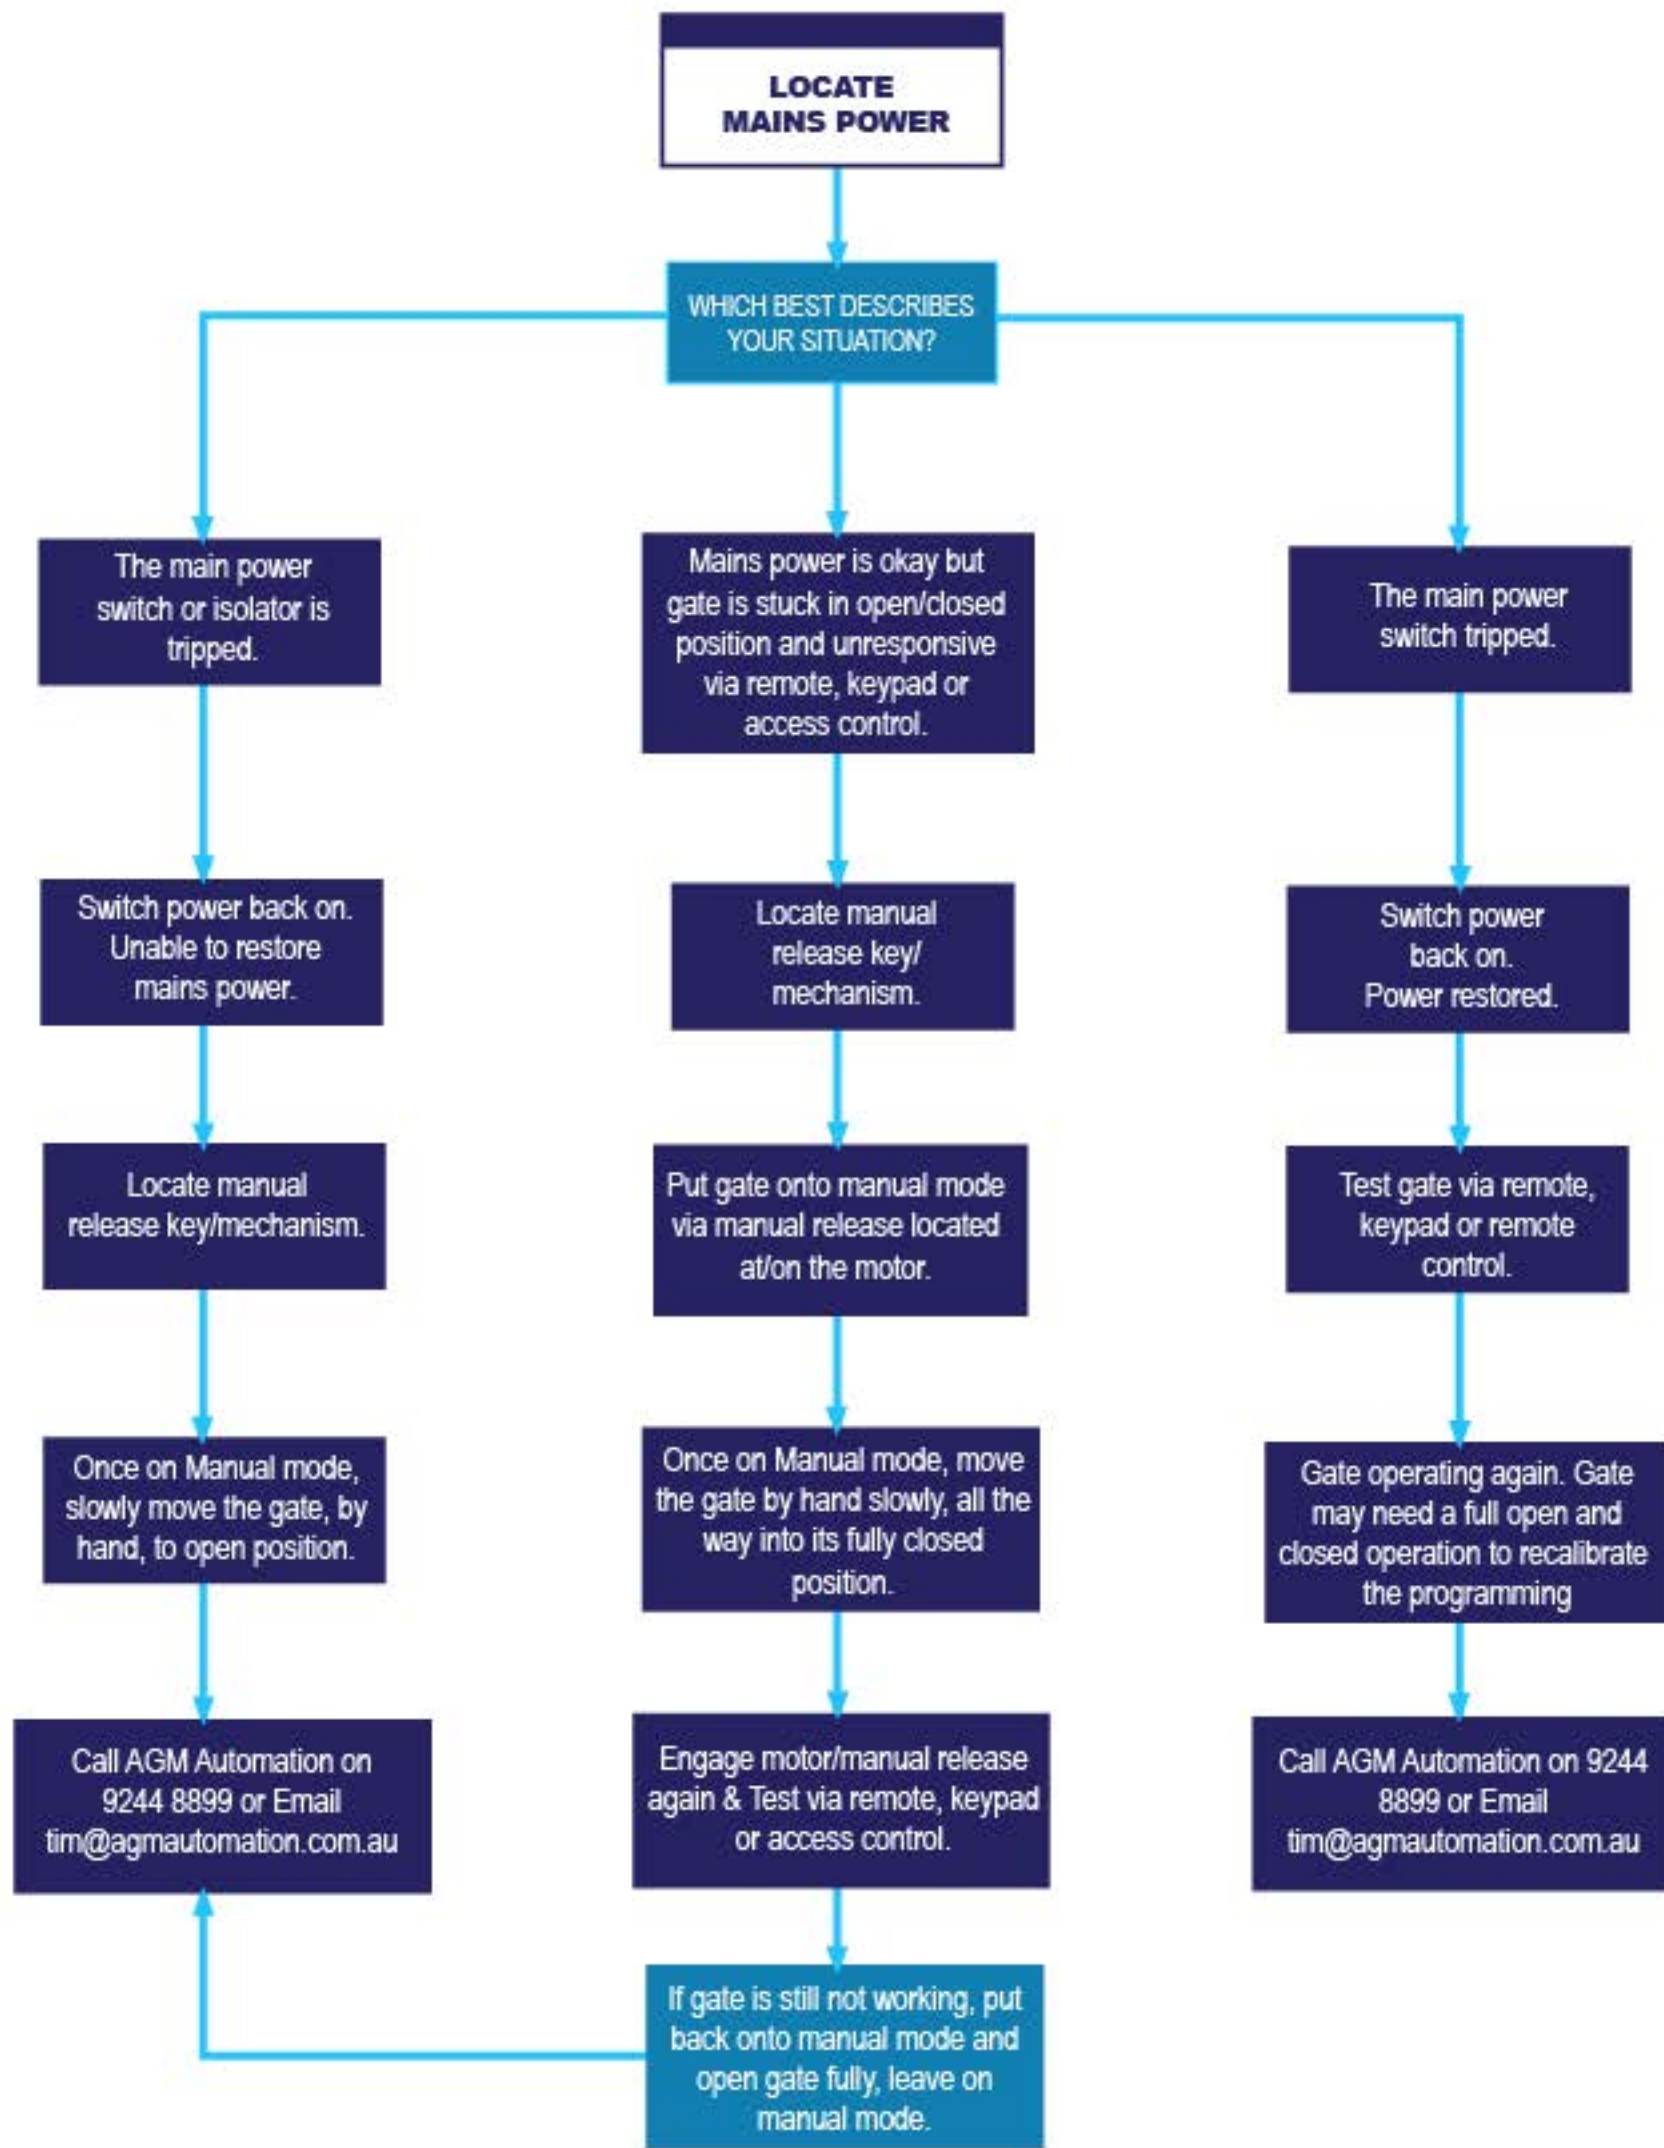

# STRATA GATE FAULT GUIDE

If you have an automatic gate in a permanent open or closed position, use the following process to temporarily ensure continued access, secure the gate or restore operation.

**AGM**  
AUTOMATION | EST. 1996